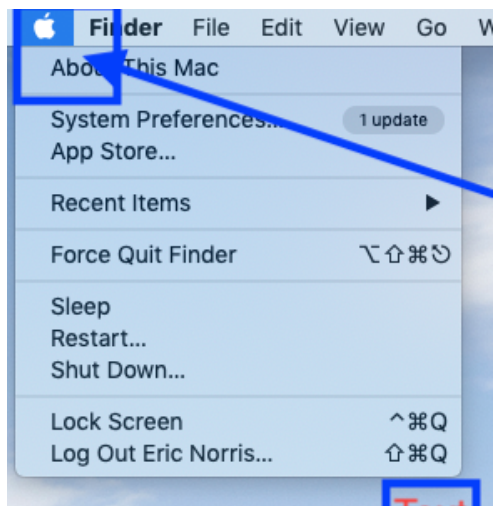

Change computer password

1. In Order to change your computer password you want to select the apple logo In the top left side of the screen..

2. Select System Preferences

2. Select System Preferences > Users & Group