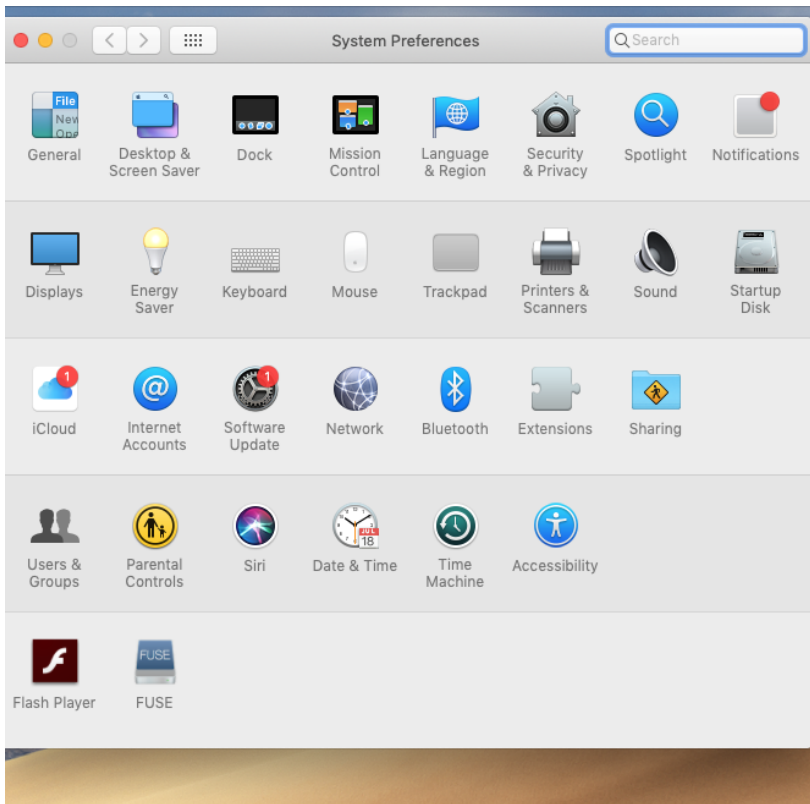

Change computer password

1. In Order to change your computer password you want to select the apple logo In the top left side of the screen..

2. Select System Preferences

2. Select System Preferences > Users & Group